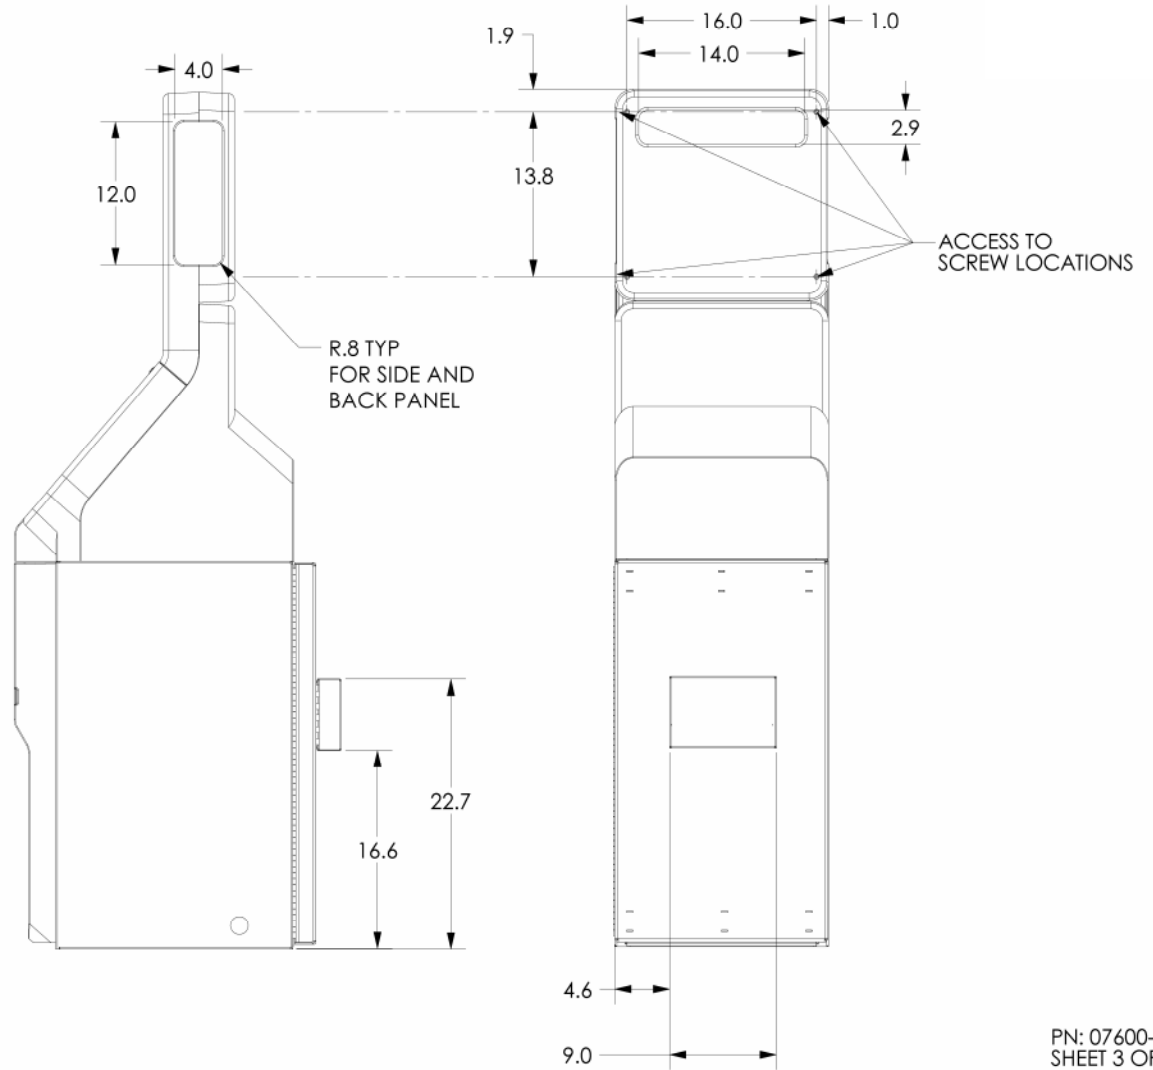

TRITON MODEL 9601 REDUCED HEIGHT WITH OPTIONAL HIGHTOPPER SIGN

A DOVER INDUSTRIES COMPANY

522 EAST RAILROAD STREET
LONG BEACH, MS 39560
PHONE: (228) 868-1317
FAX: (228) 868-0437

PN: 07600-00013
SHEET 3 OF 3
REV A
1/30/01