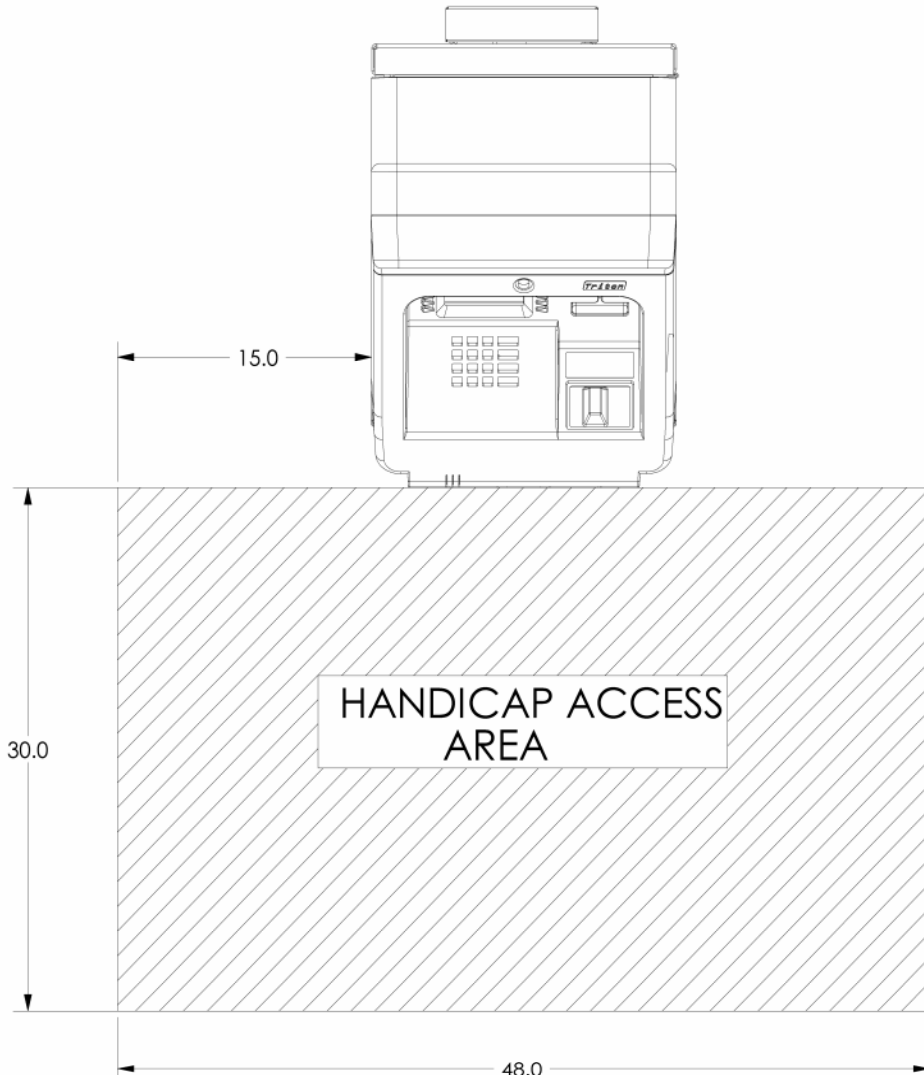

TRITON MODEL 9601 REDUCED HEIGHT CASH DISPENSER

A DOVER INDUSTRIES COMPANY

522 EAST RAILROAD STREET
LONG BEACH, MS 39560
PHONE: (228) 868-1317
FAX: (228) 868-0437

PN: 07600-00013
SHEET 1 OF 3
REV A
1/30/01