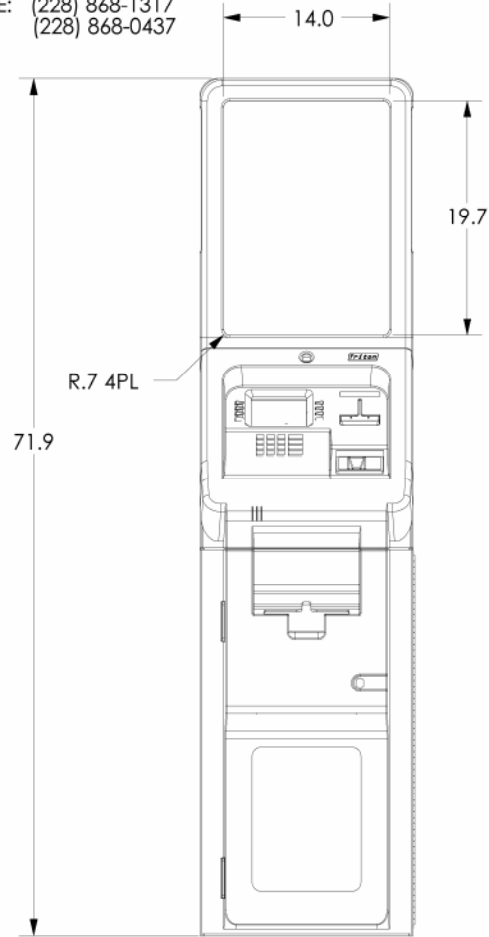

TRITON MODEL 9601 REDUCED HEIGHT WITH OPTIONAL HIGHTOPPER SIGN

A DOVER INDUSTRIES COMPANY

522 EAST RAILROAD STREET
LONG BEACH, MS 39560
PHONE: (228) 868-1317
FAX: (228) 868-0437

PN: 07600-00013
SHEET 3 OF 3
REV A
1/30/01