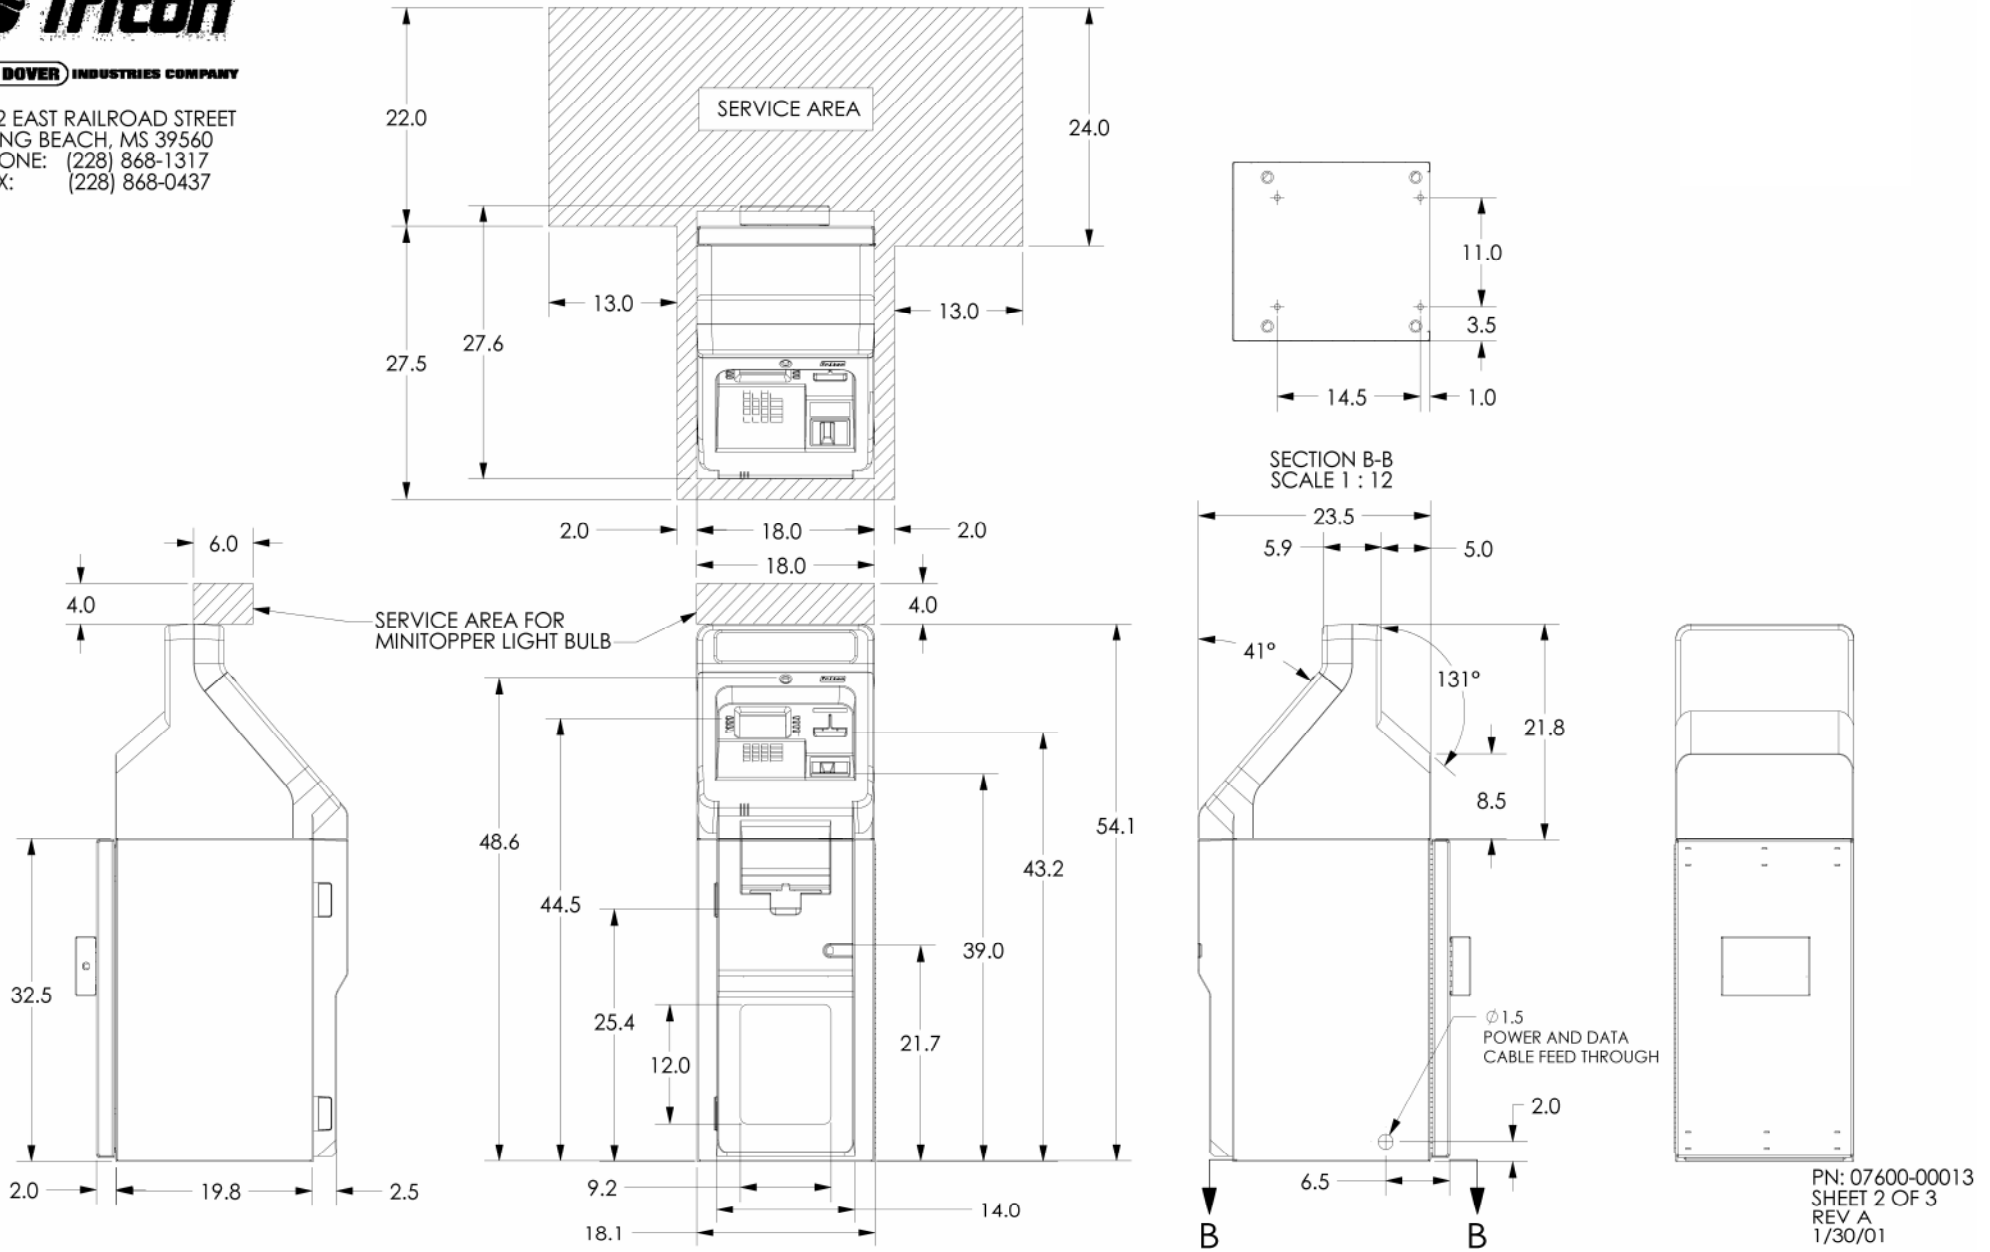

TRITON MODEL 9601 REDUCED HEIGHT CASH DISPENSER

A DOVER INDUSTRIES COMPANY

522 EAST RAILROAD STREET
LONG BEACH, MS 39560
PHONE: (228) 868-1317
FAX: (228) 868-0437

PN: 07600-00013
SHEET 1 OF 3
REV A
1/30/01

A DOVER INDUSTRIES COMPANY

522 EAST RAILROAD STREET
LONG BEACH, MS 39560
PHONE: (228) 868-1317
FAX: (228) 868-0437

TRITON MODEL 9601 REDUCED HEIGHT CASH DISPENSER

TRITON MODEL 9601 REDUCED HEIGHT WITH OPTIONAL HIGHTOPPER SIGN