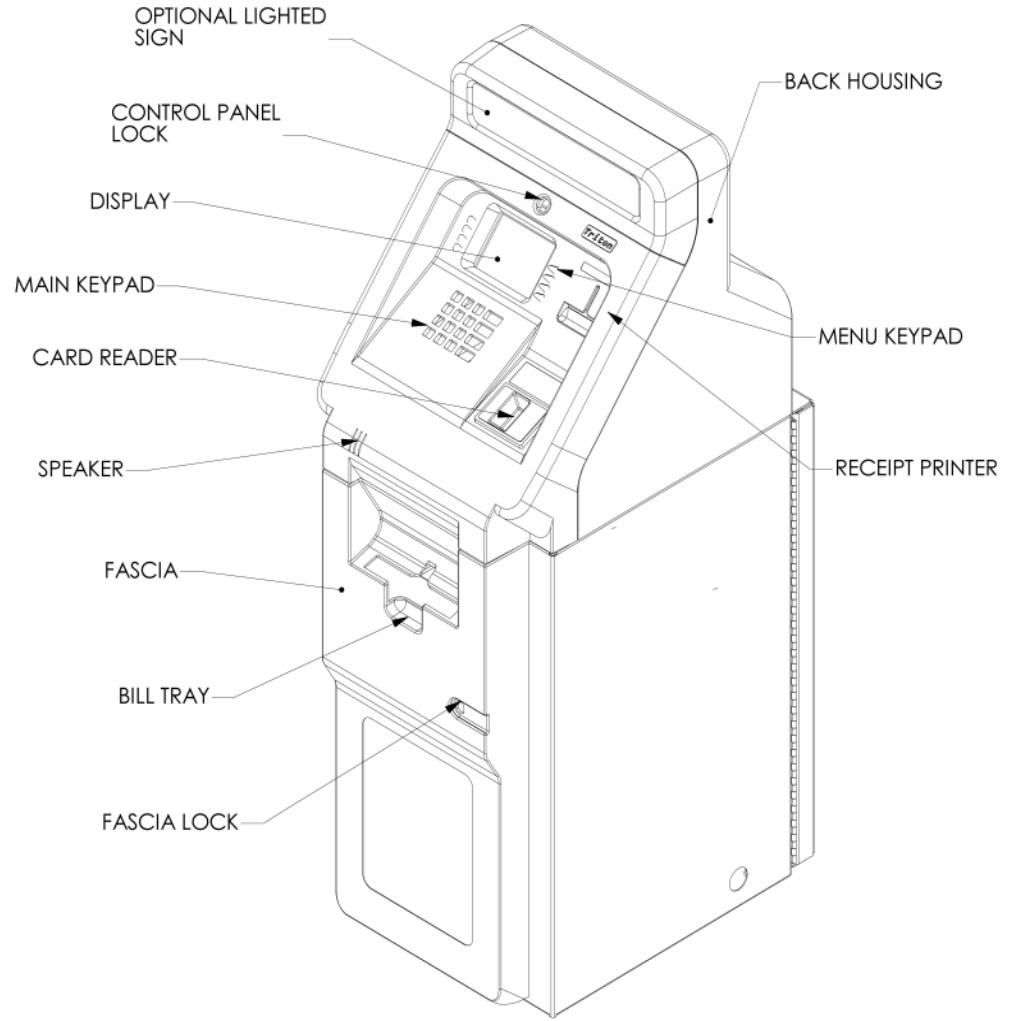

TRITON MODEL 9601 REDUCED HEIGHT CASH DISPENSER

A DOVER INDUSTRIES COMPANY

522 EAST RAILROAD STREET
LONG BEACH, MS 39560
PHONE: (228) 868-1317
FAX: (228) 868-0437

PN: 07600-00013
SHEET 1 OF 3
REV A
1/30/01

A DOVER INDUSTRIES COMPANY

522 EAST RAILROAD STREET
LONG BEACH, MS 39560
PHONE: (228) 868-1317
FAX: (228) 868-0437

TRITON MODEL 9601 REDUCED HEIGHT CASH DISPENSER

TRITON MODEL 9601 REDUCED HEIGHT WITH OPTIONAL HIGHTOPPER SIGN