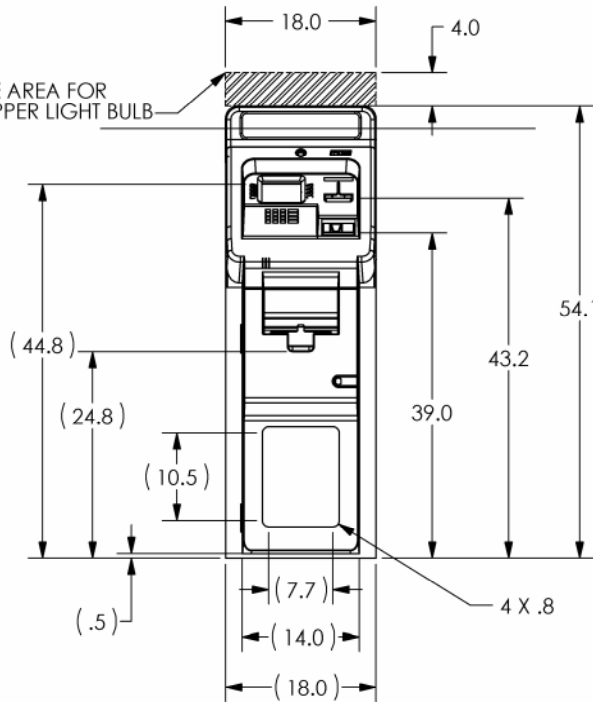

TRITON MODEL 9621 REDUCED HEIGHT REAR ACCESS CASH DISPENSER

A DOVER INDUSTRIES COMPANY

522 EAST RAILROAD STREET
LONG BEACH, MS 39560
PHONE: (228) 868-1317
FAX: (228) 868-0437

PN: 07600-00003
REV A
SHEET 1 OF 3
1/3/01

TRITON MODEL 9621 REDUCED HEIGHT REAR ACCESS CASH DISPENSER

522 EAST RAILROAD STREET
LONG BEACH, MS 39560
PHONE: (228) 868-1317
FAX: (228) 868-0437

PN: 07600-00003
REV A
SHEET 2 OF 3
1/8/01

TRITON MODEL 9621 REDUCED HEIGHT REAR ACCESS CASH DISPENSER WITH OPTIONAL HIGHTOPPER SIGN