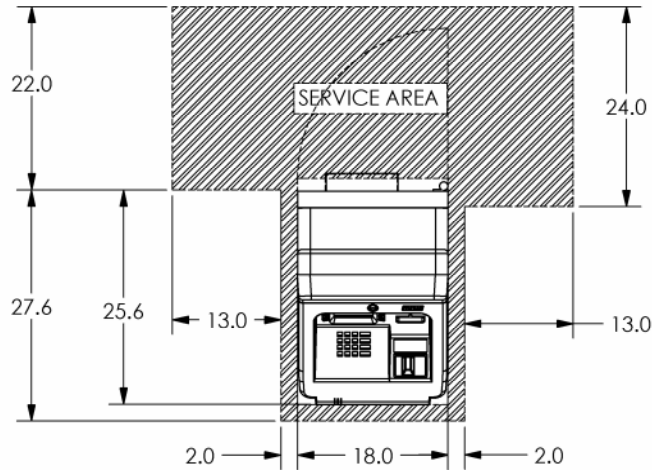

TRITON MODEL 9621 REDUCED HEIGHT REAR ACCESS CASH DISPENSER

522 EAST RAILROAD STREET
LONG BEACH, MS 39560
PHONE: (228) 868-1317
FAX: (228) 868-0437

PN: 07600-00003
REV A
SHEET 2 OF 3
1/8/01

TRITON MODEL 9621 REDUCED HEIGHT REAR ACCESS CASH DISPENSER WITH OPTIONAL HIGHTOPPER SIGN