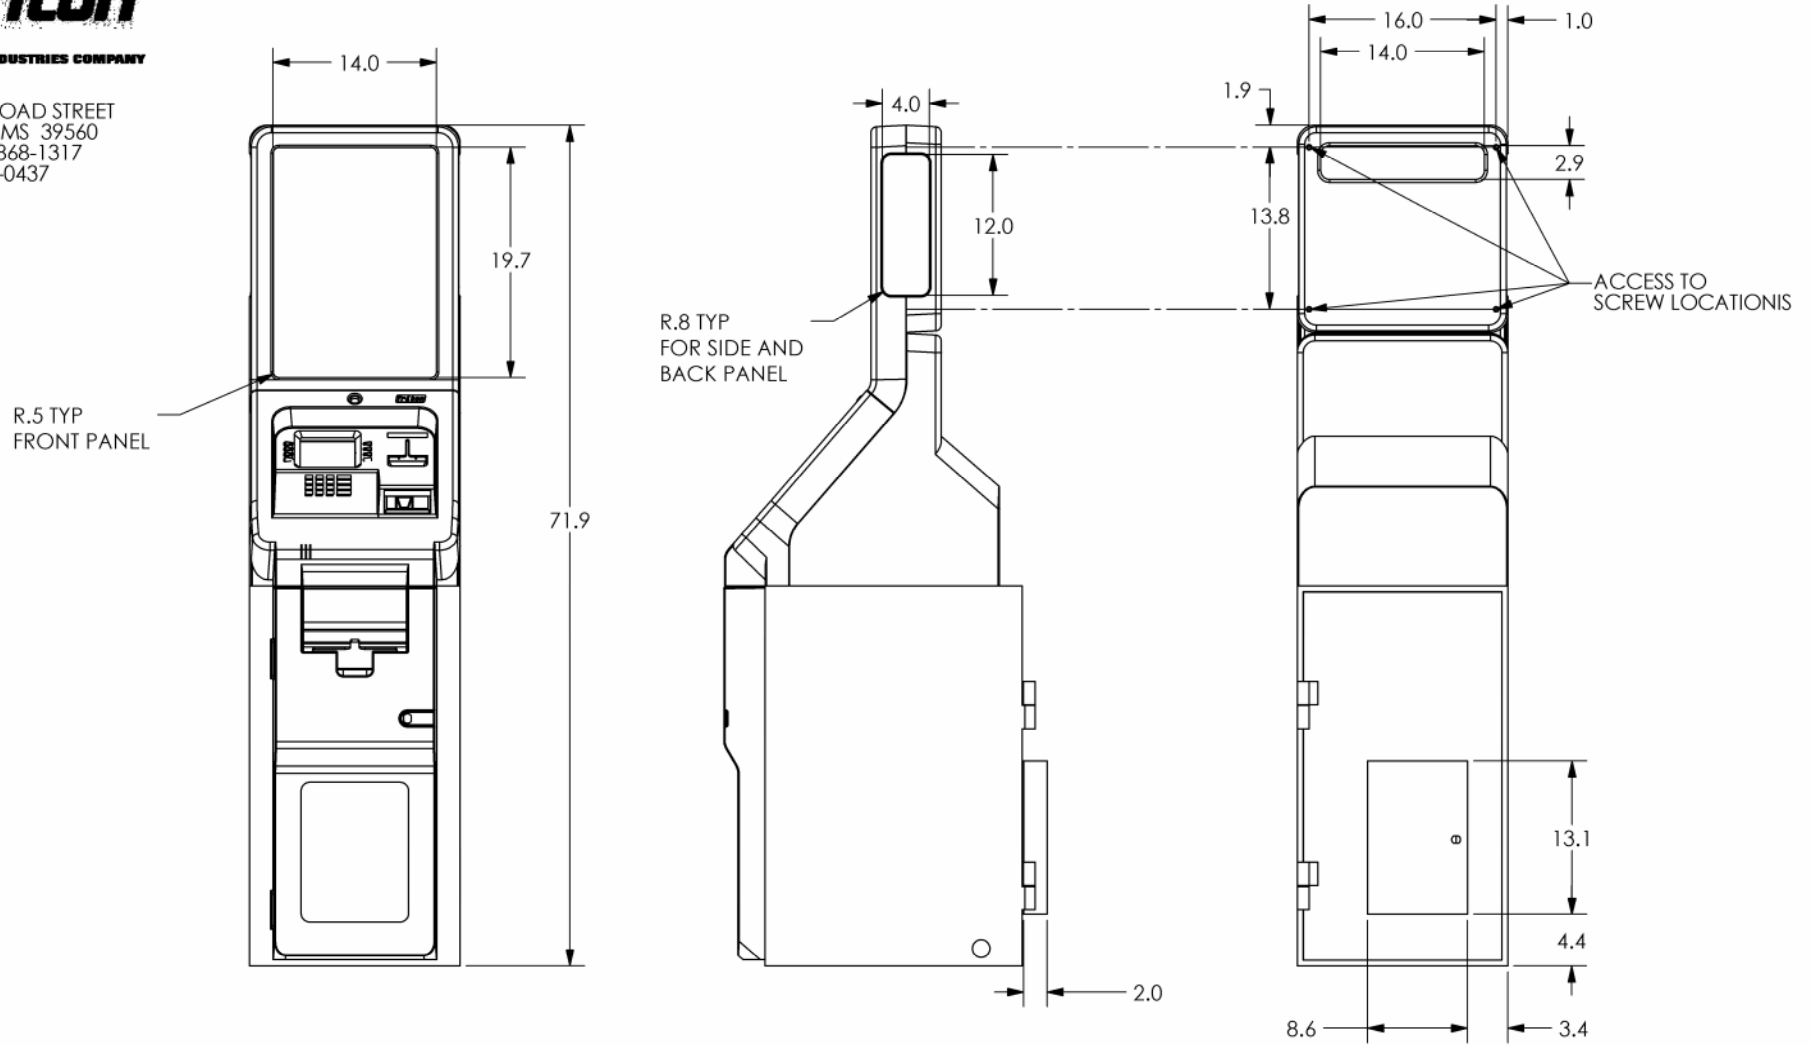

TRITON MODEL 9621 REDUCED HEIGHT REAR ACCESS CASH DISPENSER WITH OPTIONAL HIGHTOPPER SIGN

A DOVER INDUSTRIES COMPANY

522 EAST RAILROAD STREET
LONG BEACH, MS 39560
PHONE: (228) 868-1317
FAX: (228) 868-0437

PN: 07600-00003
REV A
SHEET 3 OF 3
1/8/01