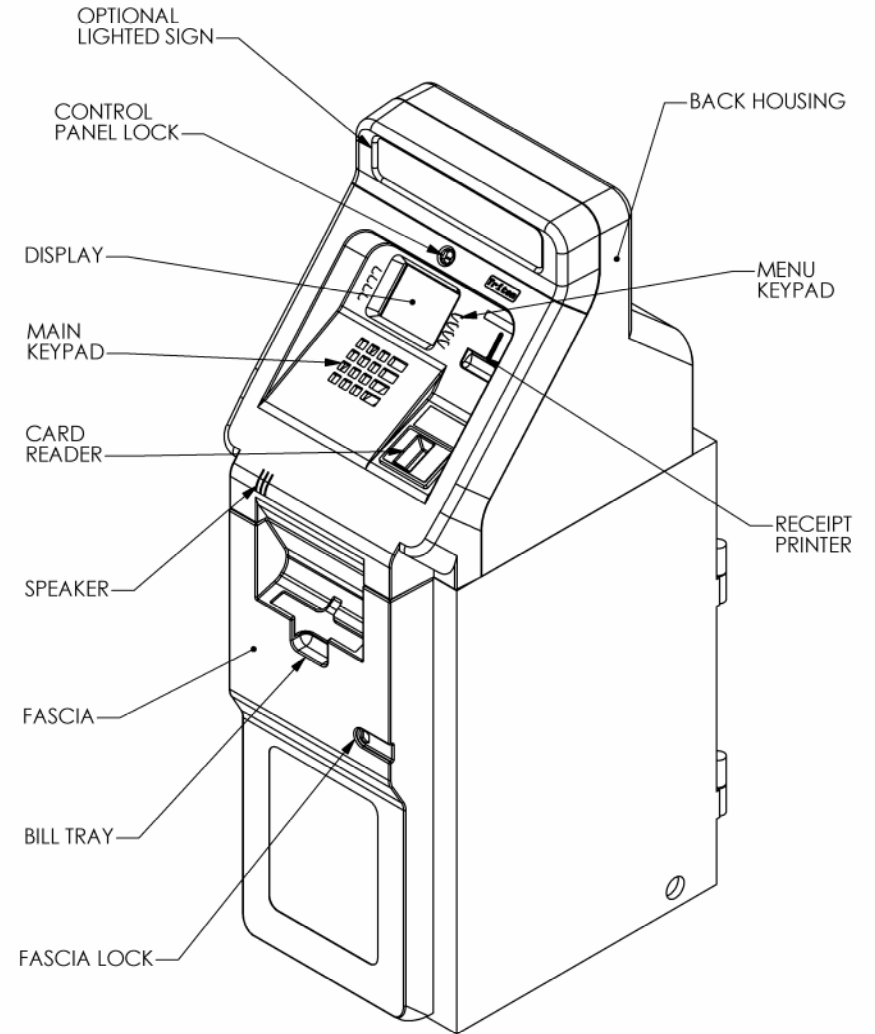

TRITON MODEL 9621 REDUCED HEIGHT REAR ACCESS CASH DISPENSER

A DOVER INDUSTRIES COMPANY

522 EAST RAILROAD STREET
LONG BEACH, MS 39560
PHONE: (228) 868-1317
FAX: (228) 868-0437

PN: 07600-00003
REV A
SHEET 1 OF 3
1/3/01

TRITON MODEL 9621 REDUCED HEIGHT REAR ACCESS CASH DISPENSER

522 EAST RAILROAD STREET
LONG BEACH, MS 39560
PHONE: (228) 868-1317
FAX: (228) 868-0437

PN: 07600-00003
REV A
SHEET 2 OF 3
1/8/01

TRITON MODEL 9621 REDUCED HEIGHT REAR ACCESS CASH DISPENSER WITH OPTIONAL HIGHTOPPER SIGN