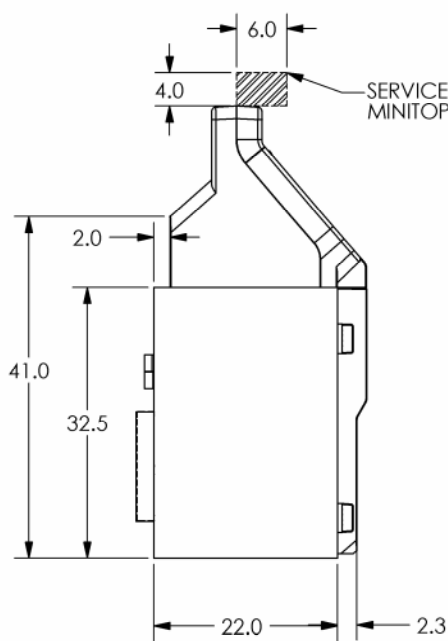

TRITON MODEL 9621 REDUCED HEIGHT REAR ACCESS CASH DISPENSER

522 EAST RAILROAD STREET
LONG BEACH, MS 39560
PHONE: (228) 868-1317
FAX: (228) 868-0437

PN: 07600-00003
REV A
SHEET 2 OF 3
1/8/01

TRITON MODEL 9621 REDUCED HEIGHT REAR ACCESS CASH DISPENSER WITH OPTIONAL HIGHTOPPER SIGN