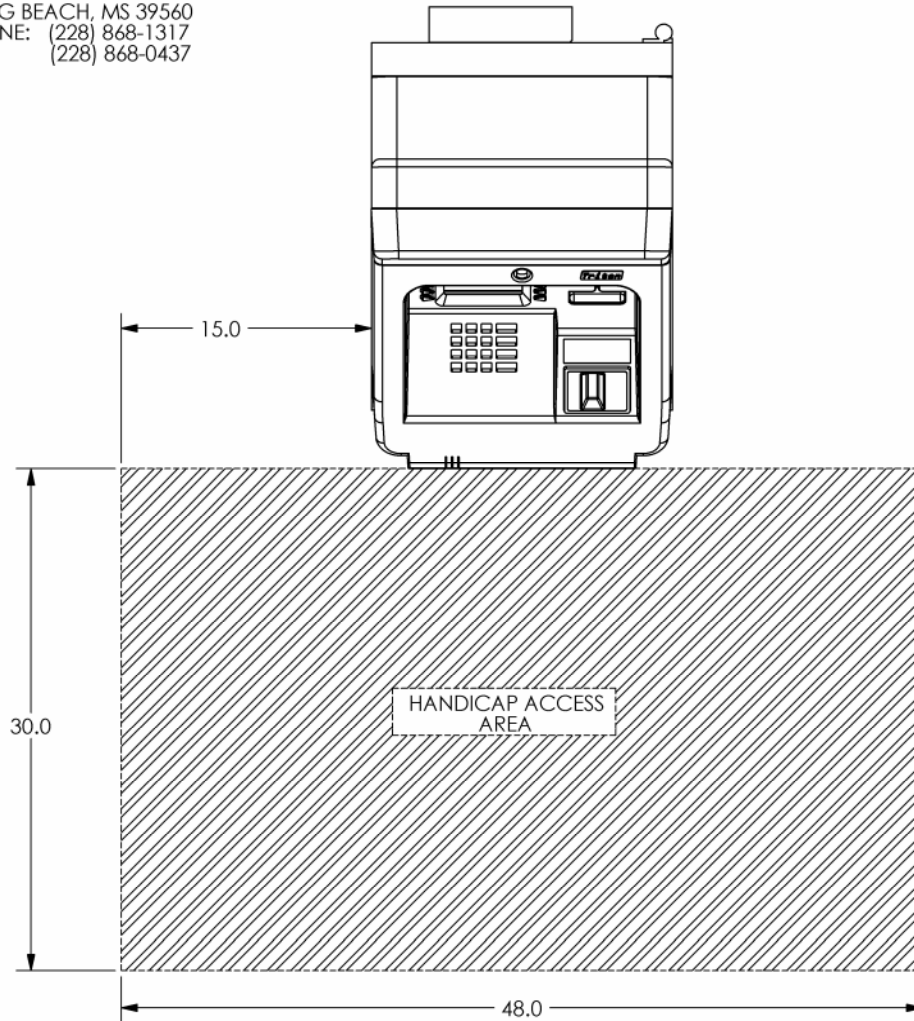

TRITON MODEL 9621 REDUCED HEIGHT REAR ACCESS CASH DISPENSER

A DOVER INDUSTRIES COMPANY

522 EAST RAILROAD STREET
LONG BEACH, MS 39560
PHONE: (228) 868-1317
FAX: (228) 868-0437

PN: 07600-00003
REV A
SHEET 1 OF 3
1/3/01

TRITON MODEL 9621 REDUCED HEIGHT REAR ACCESS CASH DISPENSER

522 EAST RAILROAD STREET
LONG BEACH, MS 39560
PHONE: (228) 868-1317
FAX: (228) 868-0437

PN: 07600-00003
REV A
SHEET 2 OF 3
1/8/01

TRITON MODEL 9621 REDUCED HEIGHT REAR ACCESS CASH DISPENSER WITH OPTIONAL HIGHTOPPER SIGN