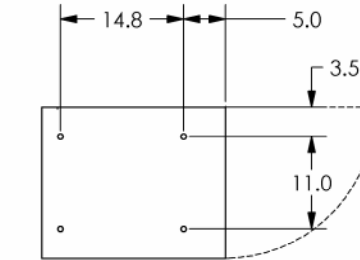

TRITON MODEL 9621 REDUCED HEIGHT REAR ACCESS CASH DISPENSER

522 EAST RAILROAD STREET
LONG BEACH, MS 39560
PHONE: (228) 868-1317
FAX: (228) 868-0437

PN: 07600-00003
REV A
SHEET 2 OF 3
1/8/01

TRITON MODEL 9621 REDUCED HEIGHT REAR ACCESS CASH DISPENSER WITH OPTIONAL HIGHTOPPER SIGN