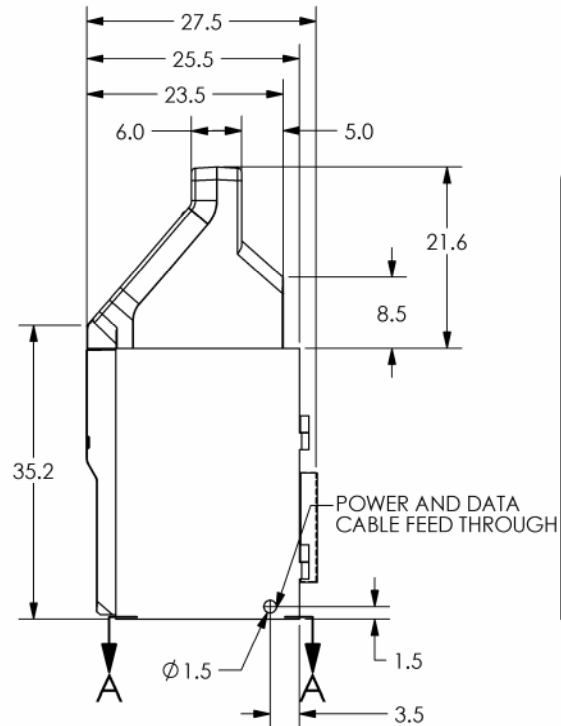

TRITON MODEL 9621 REDUCED HEIGHT REAR ACCESS CASH DISPENSER

522 EAST RAILROAD STREET
LONG BEACH, MS 39560
PHONE: (228) 868-1317
FAX: (228) 868-0437

PN: 07600-00003
REV A
SHEET 2 OF 3
1/8/01

TRITON MODEL 9621 REDUCED HEIGHT REAR ACCESS CASH DISPENSER WITH OPTIONAL HIGHTOPPER SIGN