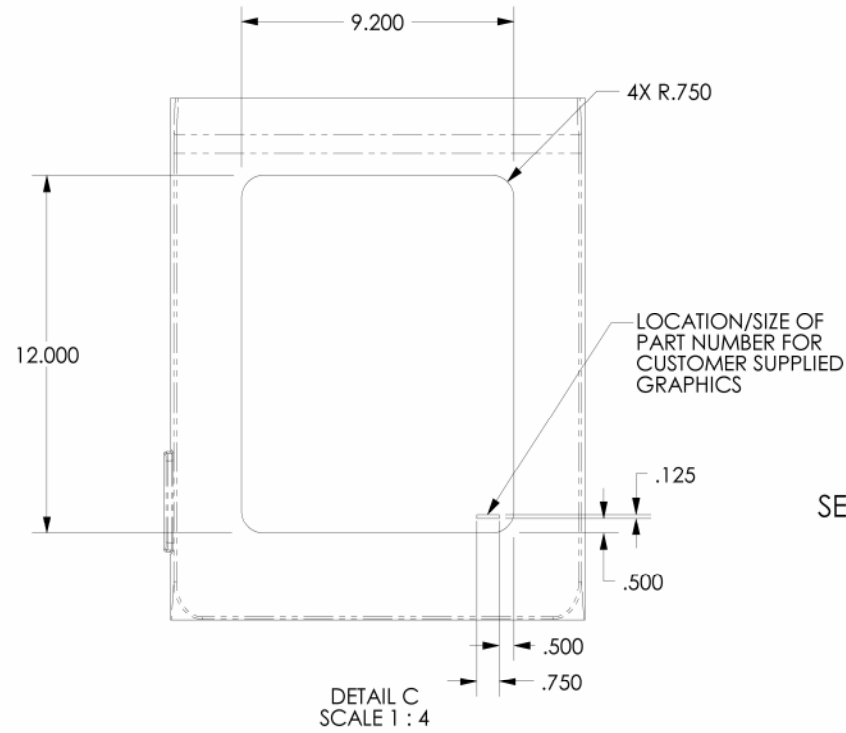

A DOVER INDUSTRIES COMPANY

522 EAST RAILROAD STREET
LONG BEACH, MS 39560
PHONE: (228) 868-1317
FAX: (228) 868-0437

96XX FASCIA GRAPHIC BLUELINE

PRELIMINARY
3/16/01

PN: 07600-00009
REV A
SHEET 1 OF 1
3/16/01