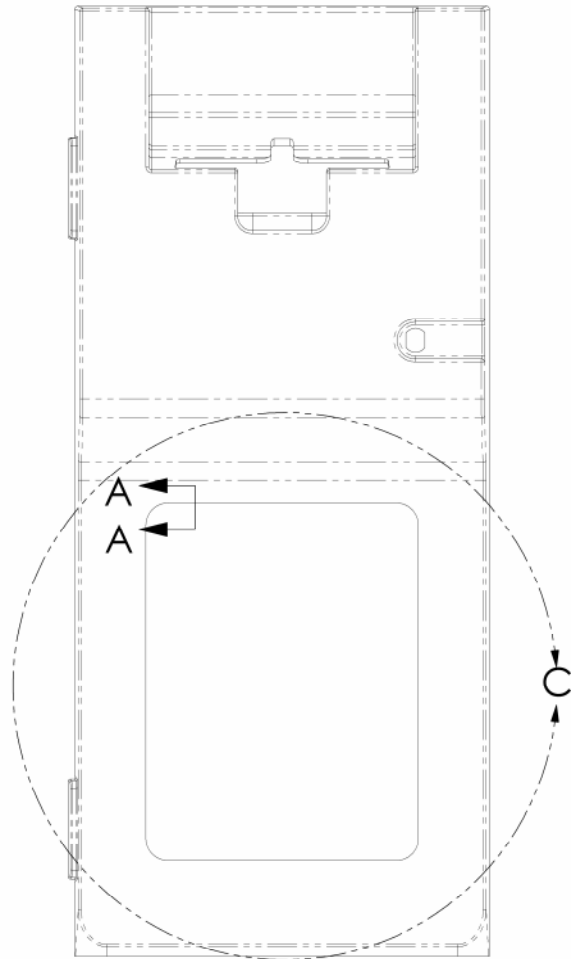

A DOVER INDUSTRIES COMPANY

522 EAST RAILROAD STREET
LONG BEACH, MS 39560
PHONE: (228) 868-1317
FAX: (228) 868-0437

96XX FASCIA GRAPHIC BLUELINE

PRELIMINARY
3/16/01

PN: 07600-00009
REV A
SHEET 1 OF 1
3/16/01