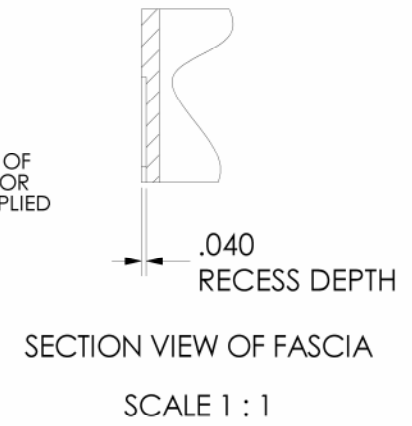

A DOVER INDUSTRIES COMPANY

522 EAST RAILROAD STREET
LONG BEACH, MS 39560
PHONE: (228) 868-1317
FAX: (228) 868-0437

96XX FASCIA GRAPHIC BLUELINE

PRELIMINARY
3/16/01

PN: 07600-00009
REV A
SHEET 1 OF 1
3/16/01