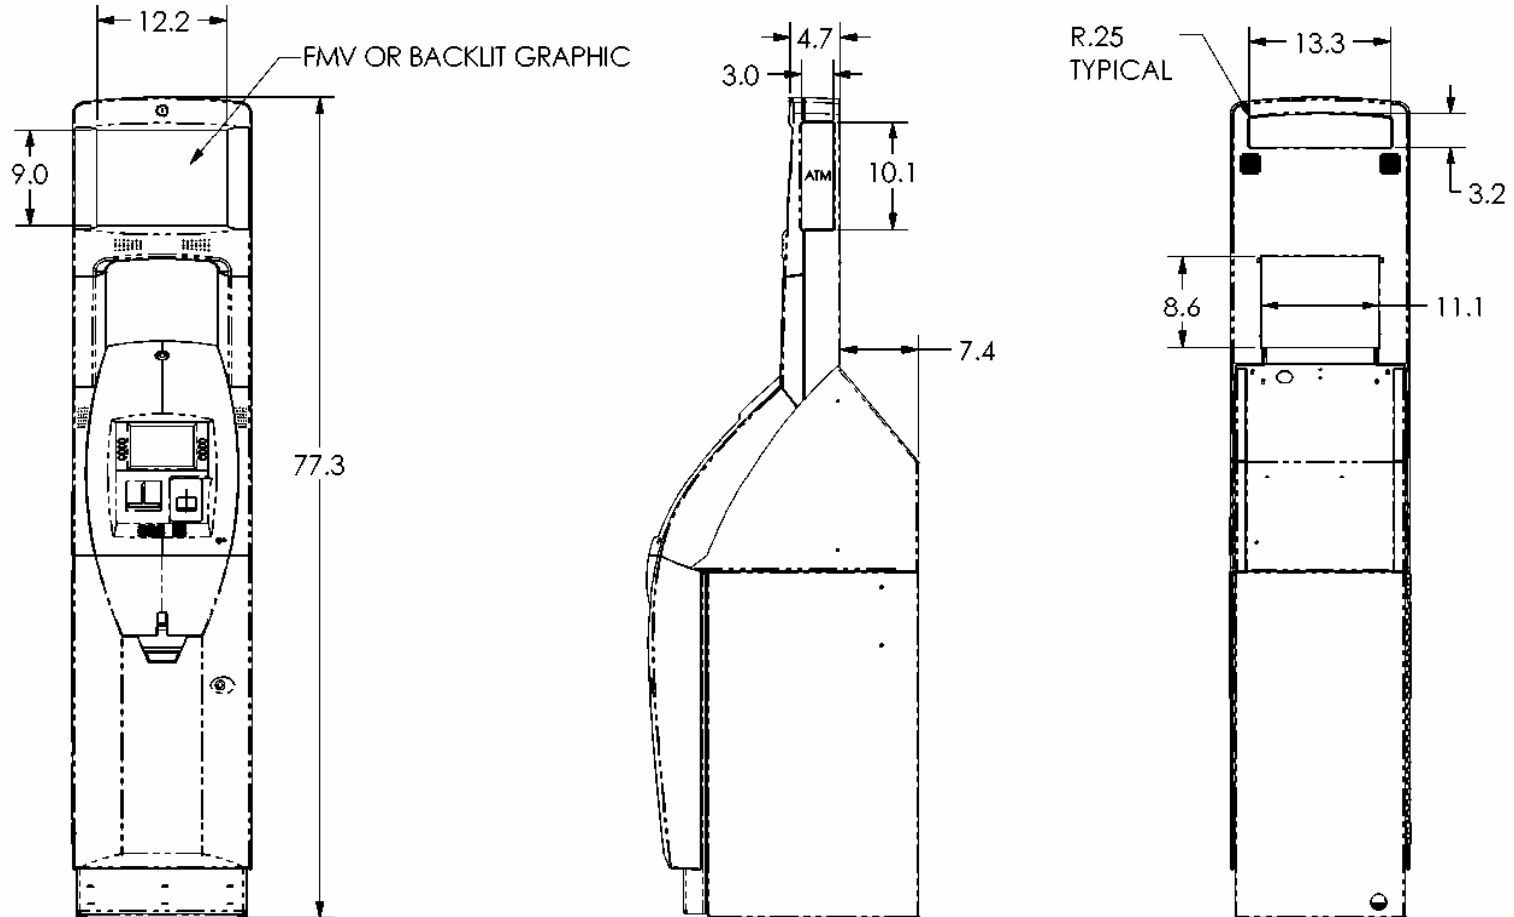

A BOYER INDUSTRIES COMPANY

522 EAST RAILROAD STREET
LONG BEACH, MS 39560
PHONE: (228) 868-1317
FAX: (228) 868-0437

9700/9720/9750 CASH DISPENSER WITH HIGHTOPPER

PN: 07600-00021
REV D
SHEET 3 OF 4
6/4/03