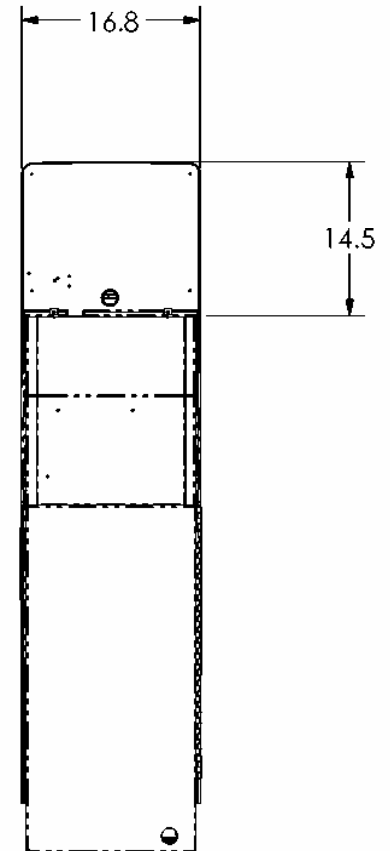

A BOVER INDUSTRIES COMPANY

522 EAST RAILROAD STREET
LONG BEACH, MS 39560
PHONE: (228) 868-1317
FAX: (228) 868-0437

9700/9720/9750 CASH DISPENSER WITH MIDTOPPER

PN: 07600-00021
REV D
SHEET 4 OF 4
6/4/03