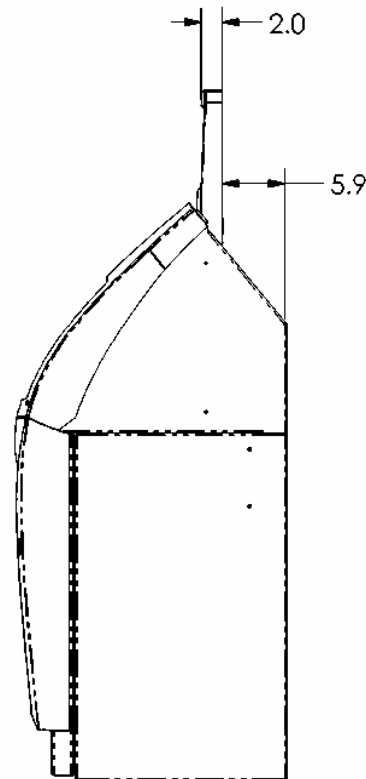

PN: 07600-00021
REV D
SHEET 3 OF 4
6/4/03

A BOVER INDUSTRIES COMPANY

522 EAST RAILROAD STREET
LONG BEACH, MS 39560
PHONE: (228) 868-1317
FAX: (228) 868-0437

9700/9720/9750 CASH DISPENSER WITH MIDTOPPER

PN: 07600-00021
REV D
SHEET 4 OF 4
6/4/03