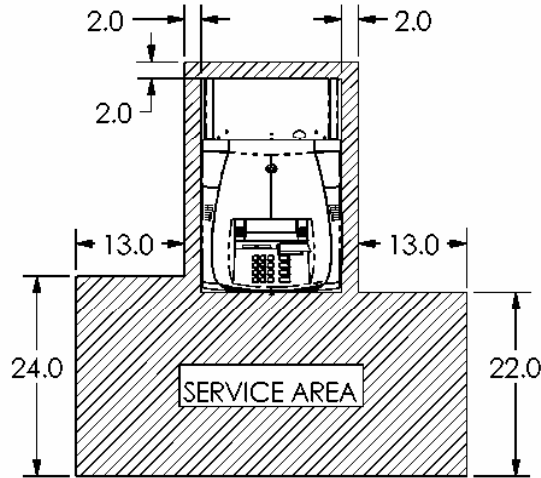

PN: 07600-00021
REV D
SHEET 1 OF 4
6/4/03

A BOYER INDUSTRIES COMPANY

522 EAST RAILROAD STREET
 LONG BEACH, MS 39560
 PHONE: (228) 868-1317
 FAX: (228) 868-0437

TRITON MODEL 9700/9720/9750 CASH DISPENSER

SECTION A-A
 ANCHOR DRILL TEMPLATE