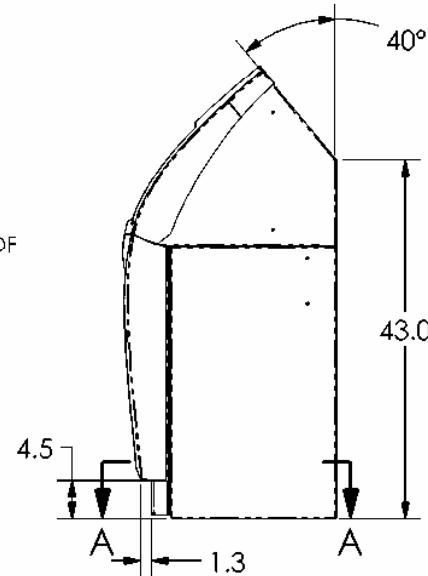

PN: 07600-00021
REV D
SHEET 1 OF 4
6/4/03

A BOYER INDUSTRIES COMPANY

522 EAST RAILROAD STREET
 LONG BEACH, MS 39560
 PHONE: (228) 868-1317
 FAX: (228) 868-0437

TRITON MODEL 9700/9720/9750 CASH DISPENSER

SECTION A-A
 ANCHOR DRILL TEMPLATE