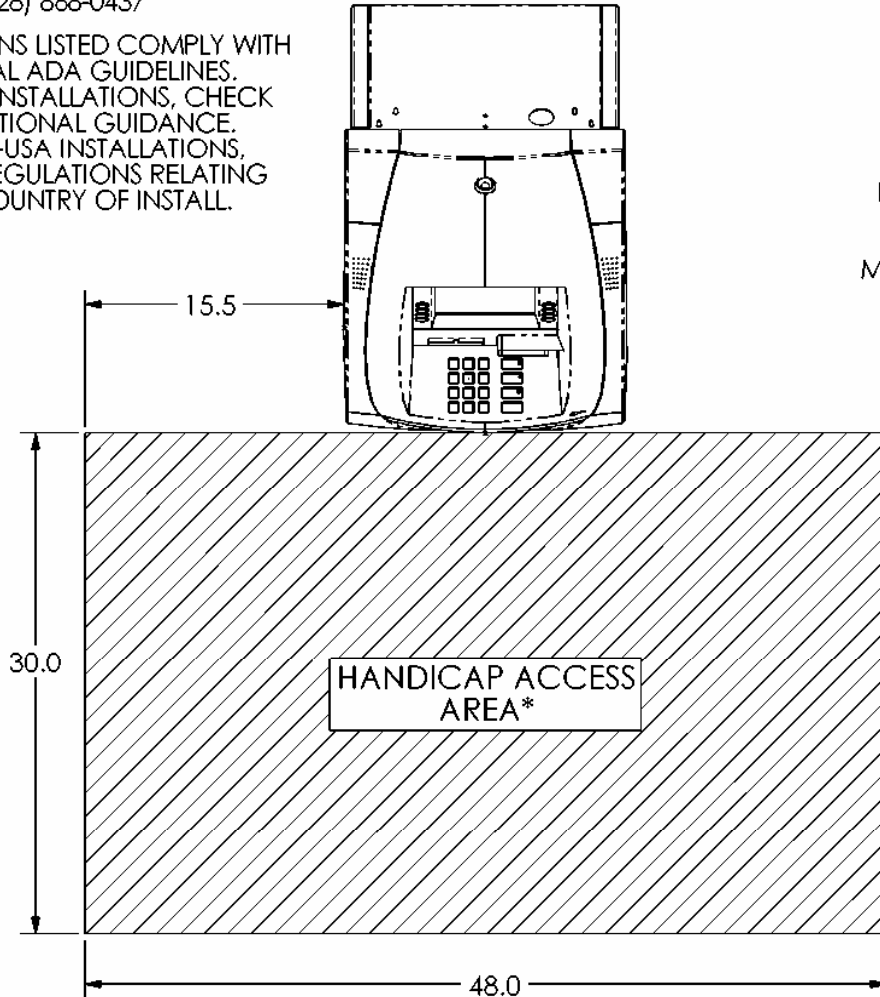

PN: 07600-00021
REV D
SHEET 1 OF 4
6/4/03

A BOYER INDUSTRIES COMPANY

522 EAST RAILROAD STREET
 LONG BEACH, MS 39560
 PHONE: (228) 868-1317
 FAX: (228) 868-0437

TRITON MODEL 9700/9720/9750 CASH DISPENSER

SECTION A-A
 ANCHOR DRILL TEMPLATE