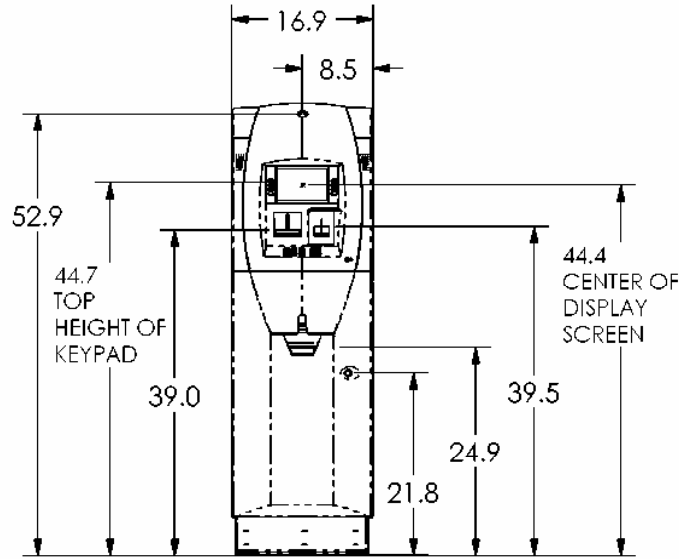

PN: 07600-00021
REV D
SHEET 1 OF 4
6/4/03

A BOYER INDUSTRIES COMPANY

522 EAST RAILROAD STREET
 LONG BEACH, MS 39560
 PHONE: (228) 868-1317
 FAX: (228) 868-0437

TRITON MODEL 9700/9720/9750 CASH DISPENSER

SECTION A-A
 ANCHOR DRILL TEMPLATE