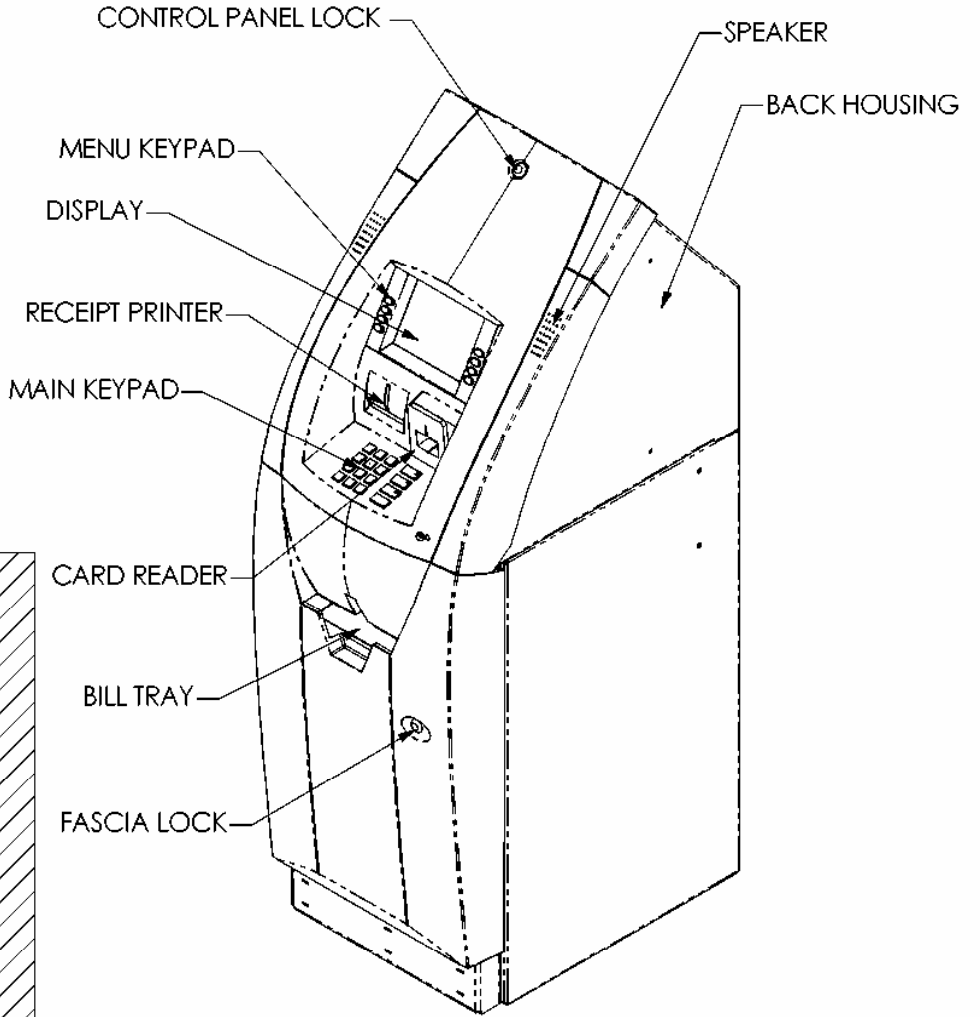

A BOYER INDUSTRIES COMPANY

TRITON MODEL 9700/9720/9750 CASH DISPENSER

522 EAST RAILROAD STREET
LONG BEACH, MS 39560
PHONE: (228) 868-1317
FAX: (228) 868-0437

*DIMENSIONS LISTED COMPLY WITH US FEDERAL ADA GUIDELINES. FOR USA INSTALLATIONS, CHECK FOR ADDITIONAL GUIDANCE. FOR NON-USA INSTALLATIONS, CHECK REGULATIONS RELATING TO THE COUNTRY OF INSTALL.

PN: 07600-00021
REV D
SHEET 1 OF 4
6/4/03

A BOYER INDUSTRIES COMPANY

522 EAST RAILROAD STREET
 LONG BEACH, MS 39560
 PHONE: (228) 868-1317
 FAX: (228) 868-0437

TRITON MODEL 9700/9720/9750 CASH DISPENSER

SECTION A-A
 ANCHOR DRILL TEMPLATE