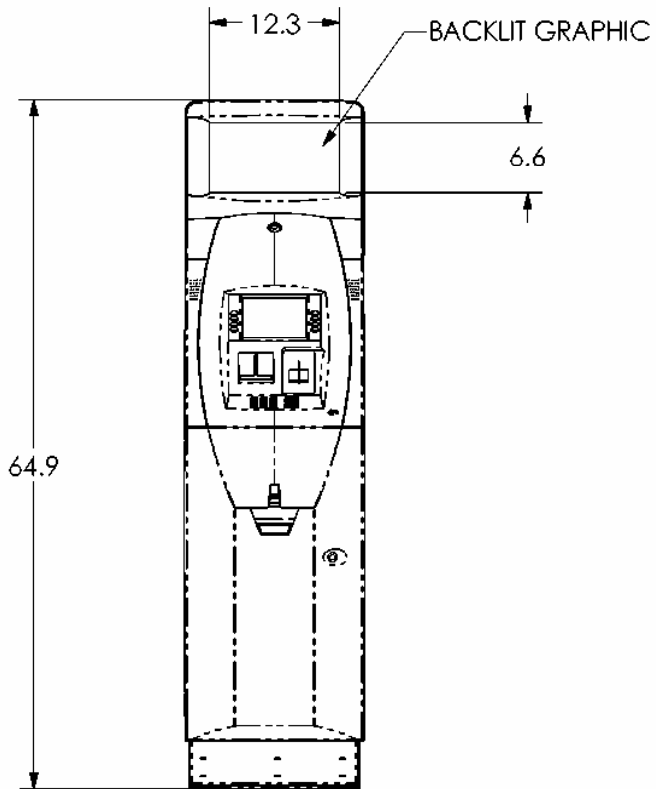

A BOVER INDUSTRIES COMPANY

522 EAST RAILROAD STREET
LONG BEACH, MS 39560
PHONE: (228) 868-1317
FAX: (228) 868-0437

9700/9720/9750 CASH DISPENSER WITH MIDTOPPER

PN: 07600-00021
REV D
SHEET 4 OF 4
6/4/03