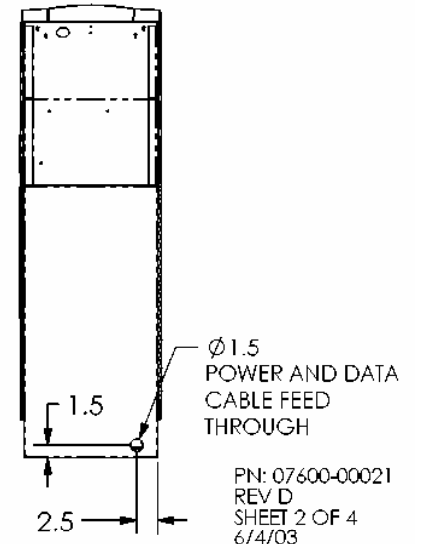

PN: 07600-00021
REV D
SHEET 1 OF 4
6/4/03

A BOYER INDUSTRIES COMPANY

522 EAST RAILROAD STREET
 LONG BEACH, MS 39560
 PHONE: (228) 868-1317
 FAX: (228) 868-0437

TRITON MODEL 9700/9720/9750 CASH DISPENSER

SECTION A-A
 ANCHOR DRILL TEMPLATE