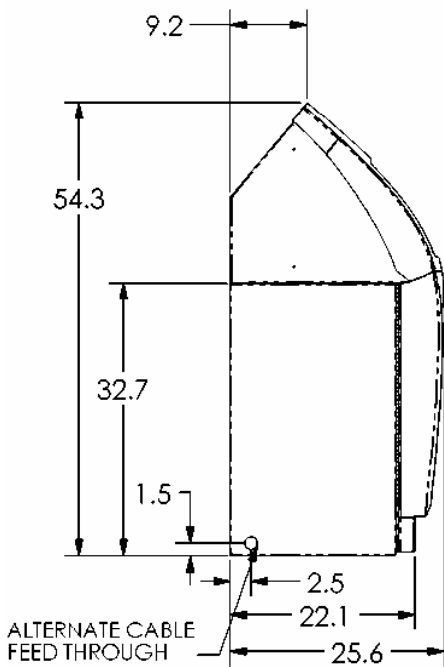

PN: 07600-00021
REV D
SHEET 1 OF 4
6/4/03

A BOYER INDUSTRIES COMPANY

522 EAST RAILROAD STREET
 LONG BEACH, MS 39560
 PHONE: (228) 868-1317
 FAX: (228) 868-0437

TRITON MODEL 9700/9720/9750 CASH DISPENSER

SECTION A-A
 ANCHOR DRILL TEMPLATE