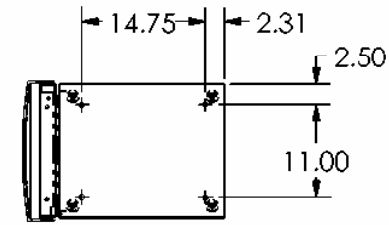

PN: 07600-00021
REV D
SHEET 1 OF 4
6/4/03

A BOYER INDUSTRIES COMPANY

522 EAST RAILROAD STREET
 LONG BEACH, MS 39560
 PHONE: (228) 868-1317
 FAX: (228) 868-0437

TRITON MODEL 9700/9720/9750 CASH DISPENSER

SECTION A-A
 ANCHOR DRILL TEMPLATE